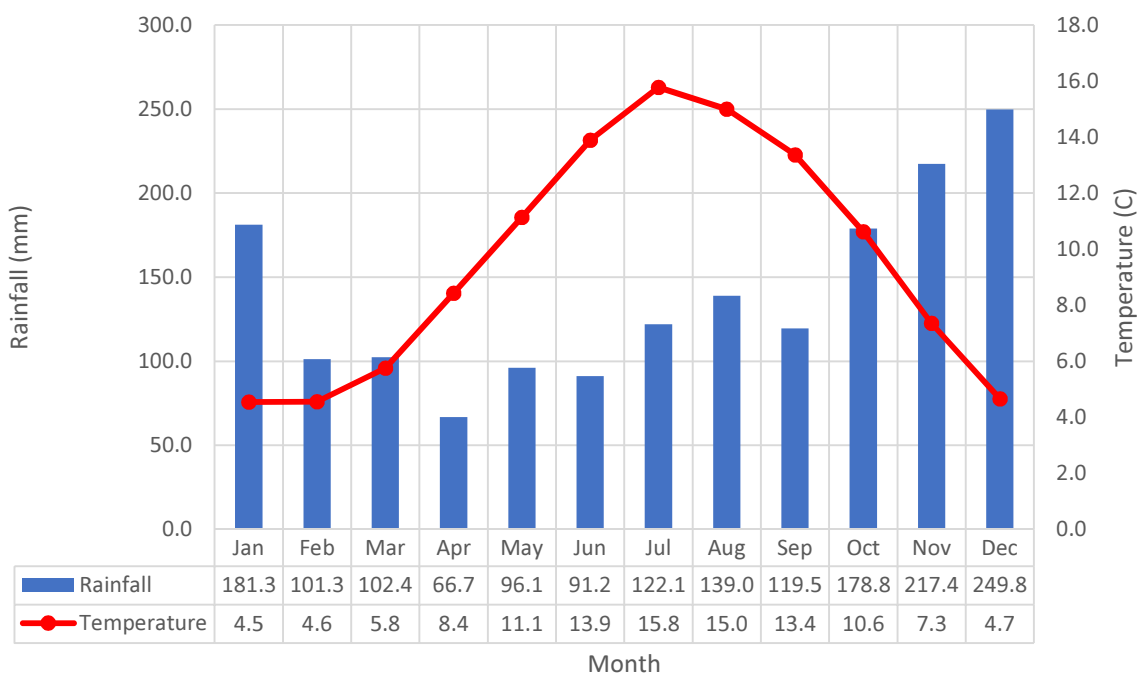

A climate graph for Keswick, 2006-2015

A climate graph for Eastbourne, 2006-2015